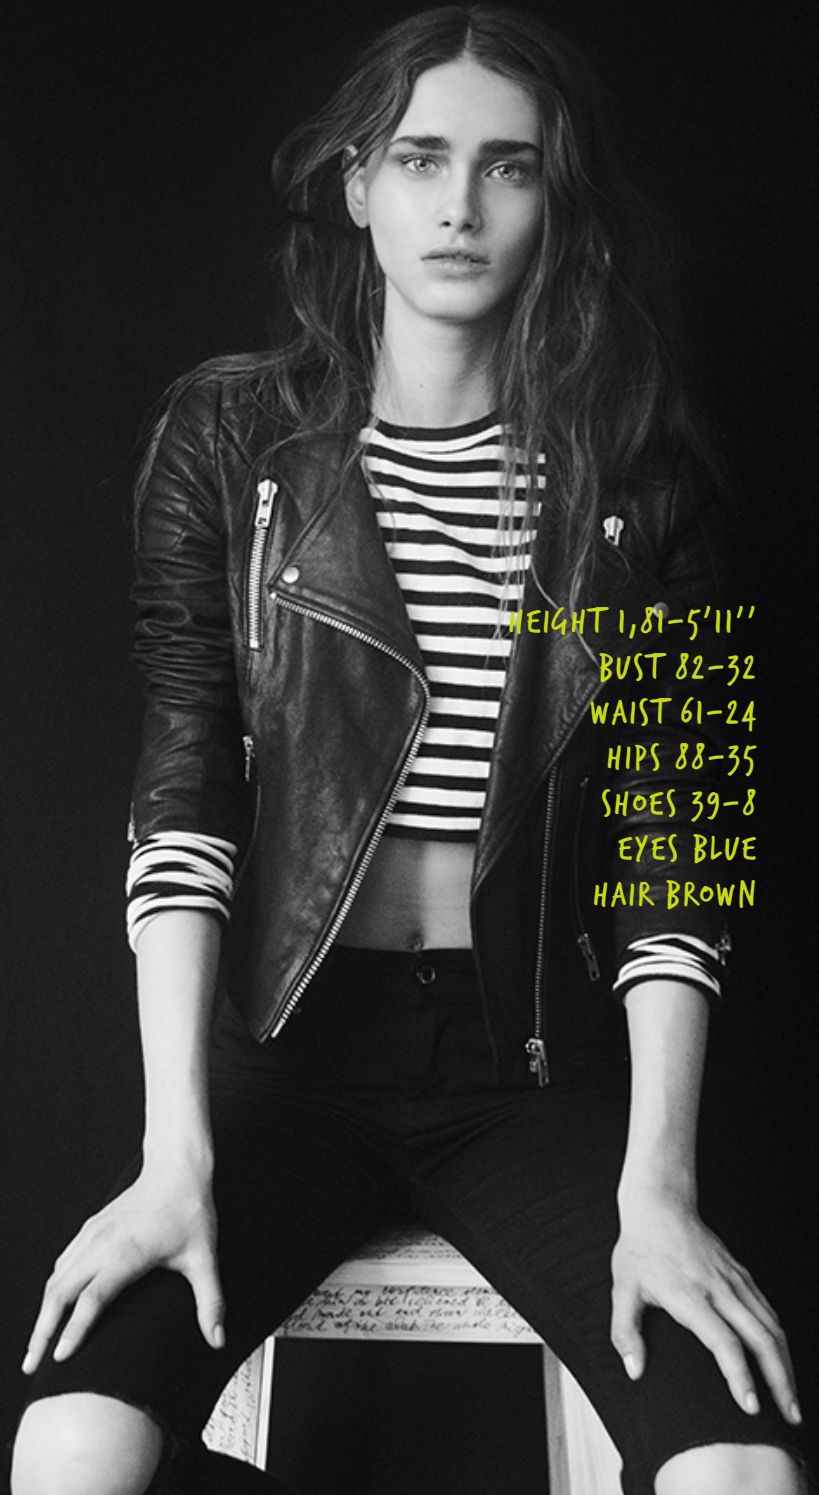

ZOE
FACTORY

TEREZA

VIA LUDOVISI 36 - 00187 ROMA / MOBILE 063220108 / MAIL INFO@ZOEFACTORY.IT / WEB WWW.ZOEFACTORY.IT / INSTA @ZOEFACTORY

HEIGHT 1,81-5'11"
BUST 82-32
WAIST 61-24
HIPS 88-35
SHOES 39-8
EYES BLUE
HAIR BROWN